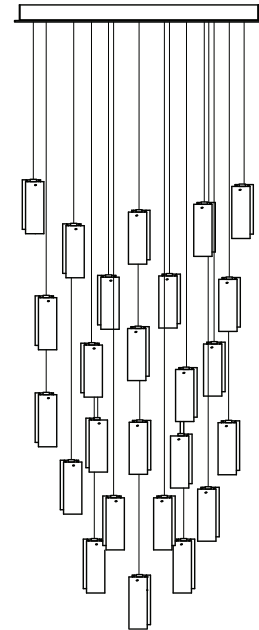

WHITE & BLACK MINI DROPS

25 PENDANTS ROUND CHANDELIER

DESCRIPTION

The 25 White and Black Mini Drop pendants are crafted with 4 hand made glass penals powered by a dimmable LED bulb. Staggered down from a round ceiling base. Great contemporary lighting for residential and commercial spaces - staircase, dining table, entrance hall, coffee table, bed side, reception or lobby.

TECHINCAL SPECIFICATIONS

Designed by
AM Studio Team

Category
Pendant Chandelier

Canopy Finish
Powder coated metal in Flat White/ Sparkle Silver

Canopy Size
24"D x 1.5"H

Pendant Colour
White with Black (13x units)
White with Clear (12x units)

Pendant Size
2"W x 1"D x 5"H

Total Drop
5'H + 2' extra wire for adjustment

Bulb
Dimmable G4 LED - 12V - 2W

Recommended Dimming Switch
Lutron CTCL-153PD
Lutron Pro

Transformer:
Magnitude E6OR12DC - 60W 12VDC - Dimmable - Class 2
LED Driver
Input: 120V
Output: 12V

Electrical Outlet needed: 1

Approx. Weight
13 kg

Catalogue # WBD-25-24D

Note: Due to the nature of our handmade work, there may be slight variances in glass colour. AM Studio light fixtures are made to order, handmade and assembled in Toronto, Canada.